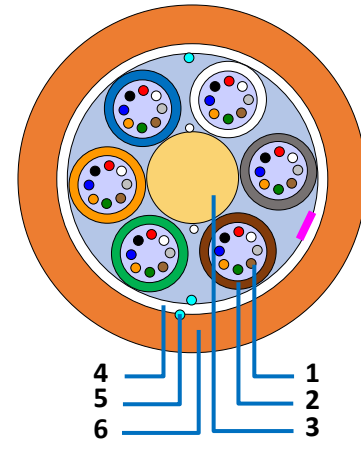

Indoor Cables

INDOOR DUCT LSZH SHEATH

The Optical fibers are housed in loose tubes that are made up of high-modulus plastic and filled with thixotropic jelly. The tubes (and fillers) are stranded around the central strength member to form a cable core. The core is covered by water-blocking tape and yarns. Finally, a LSZH outer sheath is extruded to make the cable structure complete.

Applications

Multi-purpose Indoor, Duct installation

Cable Structure

1. Optical Fibers
2. Loose tube with gel
3. FRP as Central Strength member
4. Water blocking tape
5. Yarns
6. LSZH outer jacket (Orange)

Features

- Choice of fiber type
- Light weight
- Used within building installation
- Complete dielectric

Specification

Fiber Count	Part Number	Fiber per Tube/Tube Count	Nominal Outer Dia (mm)	Weight (kg/km) Approx.	Tensile Strength (N)	Crush Strength (N)	Min. Bend Radius Operation (mm)	Min. Bend Radius Installation (mm)
4	PC-OFC-01LZ-SM-01-004	4/1	10.4	116	2200	1800	10 x OD	20 x OD
6	PC-OFC-01LZ-SM-01-006	6/1	10.4	116	2200	1800	10 x OD	20 x OD
8	PC-OFC-01LZ-SM-01-008	8/1	10.4	117	2200	1800	10 x OD	20 x OD
12	PC-OFC-01LZ-SM-01-012	12/1	10.4	117	2200	1800	10 x OD	20 x OD
24	PC-OFC-01LZ-SM-01-024	12/2	10.4	118	2200	1800	10 x OD	20 x OD
36	PC-OFC-01LZ-SM-01-036	12/3	10.4	119	2200	1800	10 x OD	20 x OD
48	PC-OFC-01LZ-SM-01-048	12/4	10.4	120	2200	1800	10 x OD	20 x OD
72	PC-OFC-01LZ-SM-01-072	12/6	10.4	122	2200	1800	10 x OD	20 x OD

*Specifications are subjected to change without any prior notice

Temperature Range		Fiber Attributes		
Storage	-40 °C to 70 °C (-40 °F to 158 °F)	Fiber Name	Single Mode (G.652.D)	Single Mode (G.657.A1)
Installation	-30 °C to 70 °C (-22 °F to 158 °F)	Wavelengths (nm)	1310/1383/1550	1310/1550/1625
Operating	-30 °C to 70 °C (-22 °F to 158 °F)	Maximum Attenuation(dB/km)	0.4/0.4/0.25	0.35/0.21/0.23