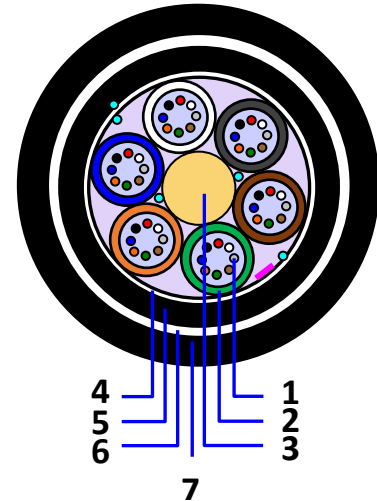

Specialized Optical Cables for Metro & Rapid Transit System

SPECIALIZED NON-METALLIC DIRECT BURIED CABLE

The Optical fibers are housed in loose tubes that are made up of high-modulus plastic and filled with thixotropic jelly. The tubes (and fillers) are stranded around the central strength member to form a cable core. The core is covered by water-blocking tape and yarns. PE inner sheath is extruded over the cable core. Glass roving is used as an armoring of cable. Finally, PE jacket is extruded to complete the cable structure.

Applications

Multi-purpose Outdoor, Direct Buried, Long Haul Networks

Cable Structure

1. Optical Fibers
2. Loose tube with gel
3. FRP as Central Strength member
4. Water blocking tape
5. PE Inner Jacket
6. Glass yarns
7. PE Outer Jacket

Features

- Choice of fiber type
- High crush resistant
- Rodent resistant
- PE/LSZH Sheath

Specification

Fiber Count	Part Number	Fiber per Tube/Tube Count	Nominal Outer Dia (mm)	Weight (kg/km) Approx.	Tensile Strength (N)	Crush Strength (N)	Min. Bend Radius Operation (mm)	Min. Bend Radius Installation (mm)
8	PC-OFC-04-SM-01-008	8/1	18	284	4000	2500	10 x OD	20 x OD
12	PC-OFC-04-SM-01-012	12/1	18	284	4000	2500	10 x OD	20 x OD
16	PC-OFC-04-SM-01-016	12/2	18	285	4000	2500	10 x OD	20 x OD
24	PC-OFC-04-SM-01-024	12/2	18	286	4000	2500	10 x OD	20 x OD
36	PC-OFC-04-SM-01-036	12/3	18	287	4000	2500	10 x OD	20 x OD
48	PC-OFC-04-SM-01-048	12/4	18	288	4000	2500	10 x OD	20 x OD
72	PC-OFC-04-SM-01-072	12/6	18	291	4000	2500	10 x OD	20 x OD

Note:

- * Cable marking as per customer requirement.
- * Delivery length available in 2km and 4km or as per requirement.