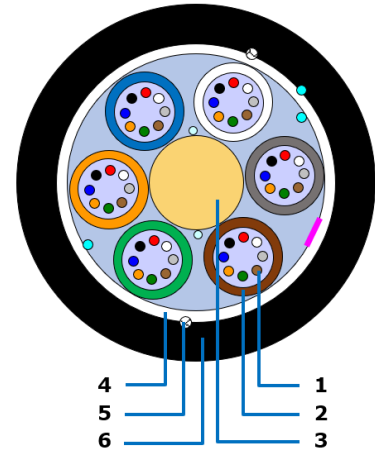

Outdoor/Indoor Cables

STRANDED DUCT FIRE RESISTANCE CABLE

The Optical fibers are housed in loose tubes that are made up of high-modulus plastic and filled with thixotropic jelly. The tubes (and fillers) are stranded around the central strength member to form a cable core. The core is covered by water-blocking tape and yarns. Finally, a fire resistance LSZH outer sheath is extruded.

Applications

Multi-purpose Indoor, Duct installation

Cable Structure

1. Optical Fibers
2. Loose tube with gel
3. FRP as Central Strength member
4. Water blocking tape
5. Yarns
6. Fire Resistance outer jacket (color available)

Features

- Choice of fiber type
- Fire resistant
- Light weight
- Used within building installation
- Complete dielectric

Specification

Fiber Count	Part Number	Fiber per Tube/Tube Count	Nominal Outer Dia (mm)	Weight (kg/km) Approx.	Tensile Strength (N)	Crush Strength (N)	Min. Bend Radius Operation (mm)	Min. Bend Radius Installation (mm)
4	PC-OFC-01FR-SM-01-004	4/1	10.4	116	2200	1800	10 x OD	20 x OD
6	PC-OFC-01FR-SM-01-006	6/1	10.4	116	2200	1800	10 x OD	20 x OD
8	PC-OFC-01FR-SM-01-008	8/1	10.4	117	2200	1800	10 x OD	20 x OD
12	PC-OFC-01FR-SM-01-012	12/1	10.4	117	2200	1800	10 x OD	20 x OD
24	PC-OFC-01FR-SM-01-024	12/2	10.4	118	2200	1800	10 x OD	20 x OD
36	PC-OFC-01FR-SM-01-036	12/3	10.4	119	2200	1800	10 x OD	20 x OD
48	PC-OFC-01FR-SM-01-048	12/4	10.4	120	2200	1800	10 x OD	20 x OD
72	PC-OFC-01FR-SM-01-072	12/6	10.4	122	2200	1800	10 x OD	20 x OD

*Specifications are subjected to change without any prior notice

Temperature Range		Fiber Attributes		
Storage	-40 °C to 70 °C (-40 °F to 158 °F)	Fiber Name	Single Mode (G.652.D)	Single Mode (G.657.A1)
Installation	-30 °C to 70 °C (-22 °F to 158 °F)	Wavelengths (nm)	1310/1383/1550	1310/1550/1625
Operating	-30 °C to 70 °C (-22 °F to 158 °F)	Maximum Attenuation(dB/km)	0.4/0.4/0.25	0.35/0.21/0.23