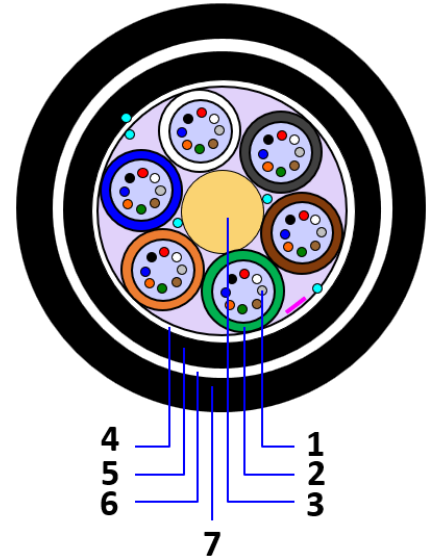

Premier Ultra Outdoor Optical Cables

STRANDED OUTDOOR NON-METALLIC DIRECT BURIED CABLE

The Optical fibers are housed in loose tubes that are made up of high-modulus plastic and filled with thixotropic jelly. The tubes (and fillers) are stranded around the central strength member to form a cable core. The core is covered by water-blocking tape and yarns. PE inner sheath is extruded over the cable core. Glass roving is used as an armoring of cable. Finally, PE jacket is extruded to complete the cable structure.

Applications

Multi-purpose Outdoor, Direct Buried, Long-Haul Networks

Cable Structure

1. Optical Fibers
2. Loose tube with gel
3. FRP as Central Strength member
4. Water blocking tape
5. PE Inner Jacket
6. Glass yarns
7. PE Outer Jacket

Features

- Choice of fiber type
- High crush resistant
- Rodent resistant
- PE/LSZH Sheath

Specification

Fiber Count	Part Number	Fiber per Tube/Tube Count	Nominal Outer Dia (mm)	Weight (kg/km) Approx.	Tensile Strength (N)	Crush Strength (N)	Min. Bend Radius Operation (mm)	Min. Bend Radius Installation (mm)
8	PC-OFC-04-SM-01-008	8/1	18	284	4000	2500	10 x OD	20 x OD
12	PC-OFC-04-SM-01-012	12/1	18	284	4000	2500	10 x OD	20 x OD
16	PC-OFC-04-SM-01-016	12/2	18	285	4000	2500	10 x OD	20 x OD
24	PC-OFC-04-SM-01-024	12/2	18	286	4000	2500	10 x OD	20 x OD
36	PC-OFC-04-SM-01-036	12/3	18	287	4000	2500	10 x OD	20 x OD
48	PC-OFC-04-SM-01-048	12/4	18	288	4000	2500	10 x OD	20 x OD
72	PC-OFC-04-SM-01-072	12/6	18	291	4000	2500	10 x OD	20 x OD

Note:

- * Cable marking as per customer requirement.
- * Delivery length available in 2km and 4km or as per requirement.