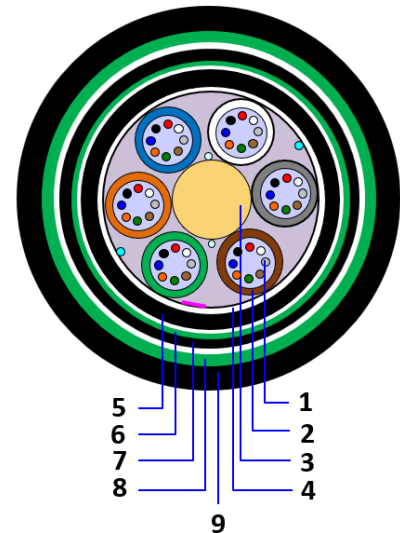

Premier Ultra Outdoor Optical Cables

STRANDED OUTDOOR TRIPPLE JACKET DOUBLE ARMORED CABLE

The Optical fibres are housed in loose tubes that are made up of high-modulus plastic and filled with thixotropic jelly. The tubes (and fillers) are stranded around the central strength member (Metallic or Non-metallic) to form a cable core. The core is covered by water-blocking tape and yarns. Inner sheath is extruded over the cable core. Then a double layer corrugated steel tape is used between intermediate and final jackets to enhance the strength and crush resistance of cable.

Applications

Multi-purpose Outdoor, Direct Buried, Long-Haul Networks

Cable Structure

1. Optical Fibers
2. Loose tube with gel
3. FRP as Central Strength member
4. Water blocking tape
5. PE Inner Jacket
6. Steel Armoring
7. Intermediate Sheath
8. Steel Armoring
9. PE Outer Jacket

Features

- Choice of fiber type
- High crush resistant
- Rodent resistant
- PE/LSZH Sheath

Specification

Fiber Count	Part Number	Fiber per Tube/Tube Count	Nominal Outer Dia (mm)	Weight (kg/km) Approx.	Tensile Strength (N)	Crush Strength (N)	Min. Bend Radius Operation (mm)	Min. Bend Radius Installation (mm)
12	PC-OFC-08-SM-01-012	12/1	19.4	384	4000	3000	10 x OD	20 x OD
16	PC-OFC-08-SM-01-016	8/2	19.4	385	4000	3000	10 x OD	20 x OD
24	PC-OFC-08-SM-01-024	12/2	19.4	386	4000	3000	10 x OD	20 x OD
36	PC-OFC-08-SM-01-036	12/3	19.4	387	4000	3000	10 x OD	20 x OD
48	PC-OFC-08-SM-01-048	12/4	19.4	388	4000	3000	10 x OD	20 x OD
72	PC-OFC-08-SM-01-072	12/6	19.4	381	4000	3000	10 x OD	20 x OD
96	PC-OFC-08-SM-01-096	12/8	20.4	434	4000	3000	10 x OD	20 x OD
144	PC-OFC-08-SM-01-144	12/12	23.2	531	4000	3000	10 x OD	20 x OD